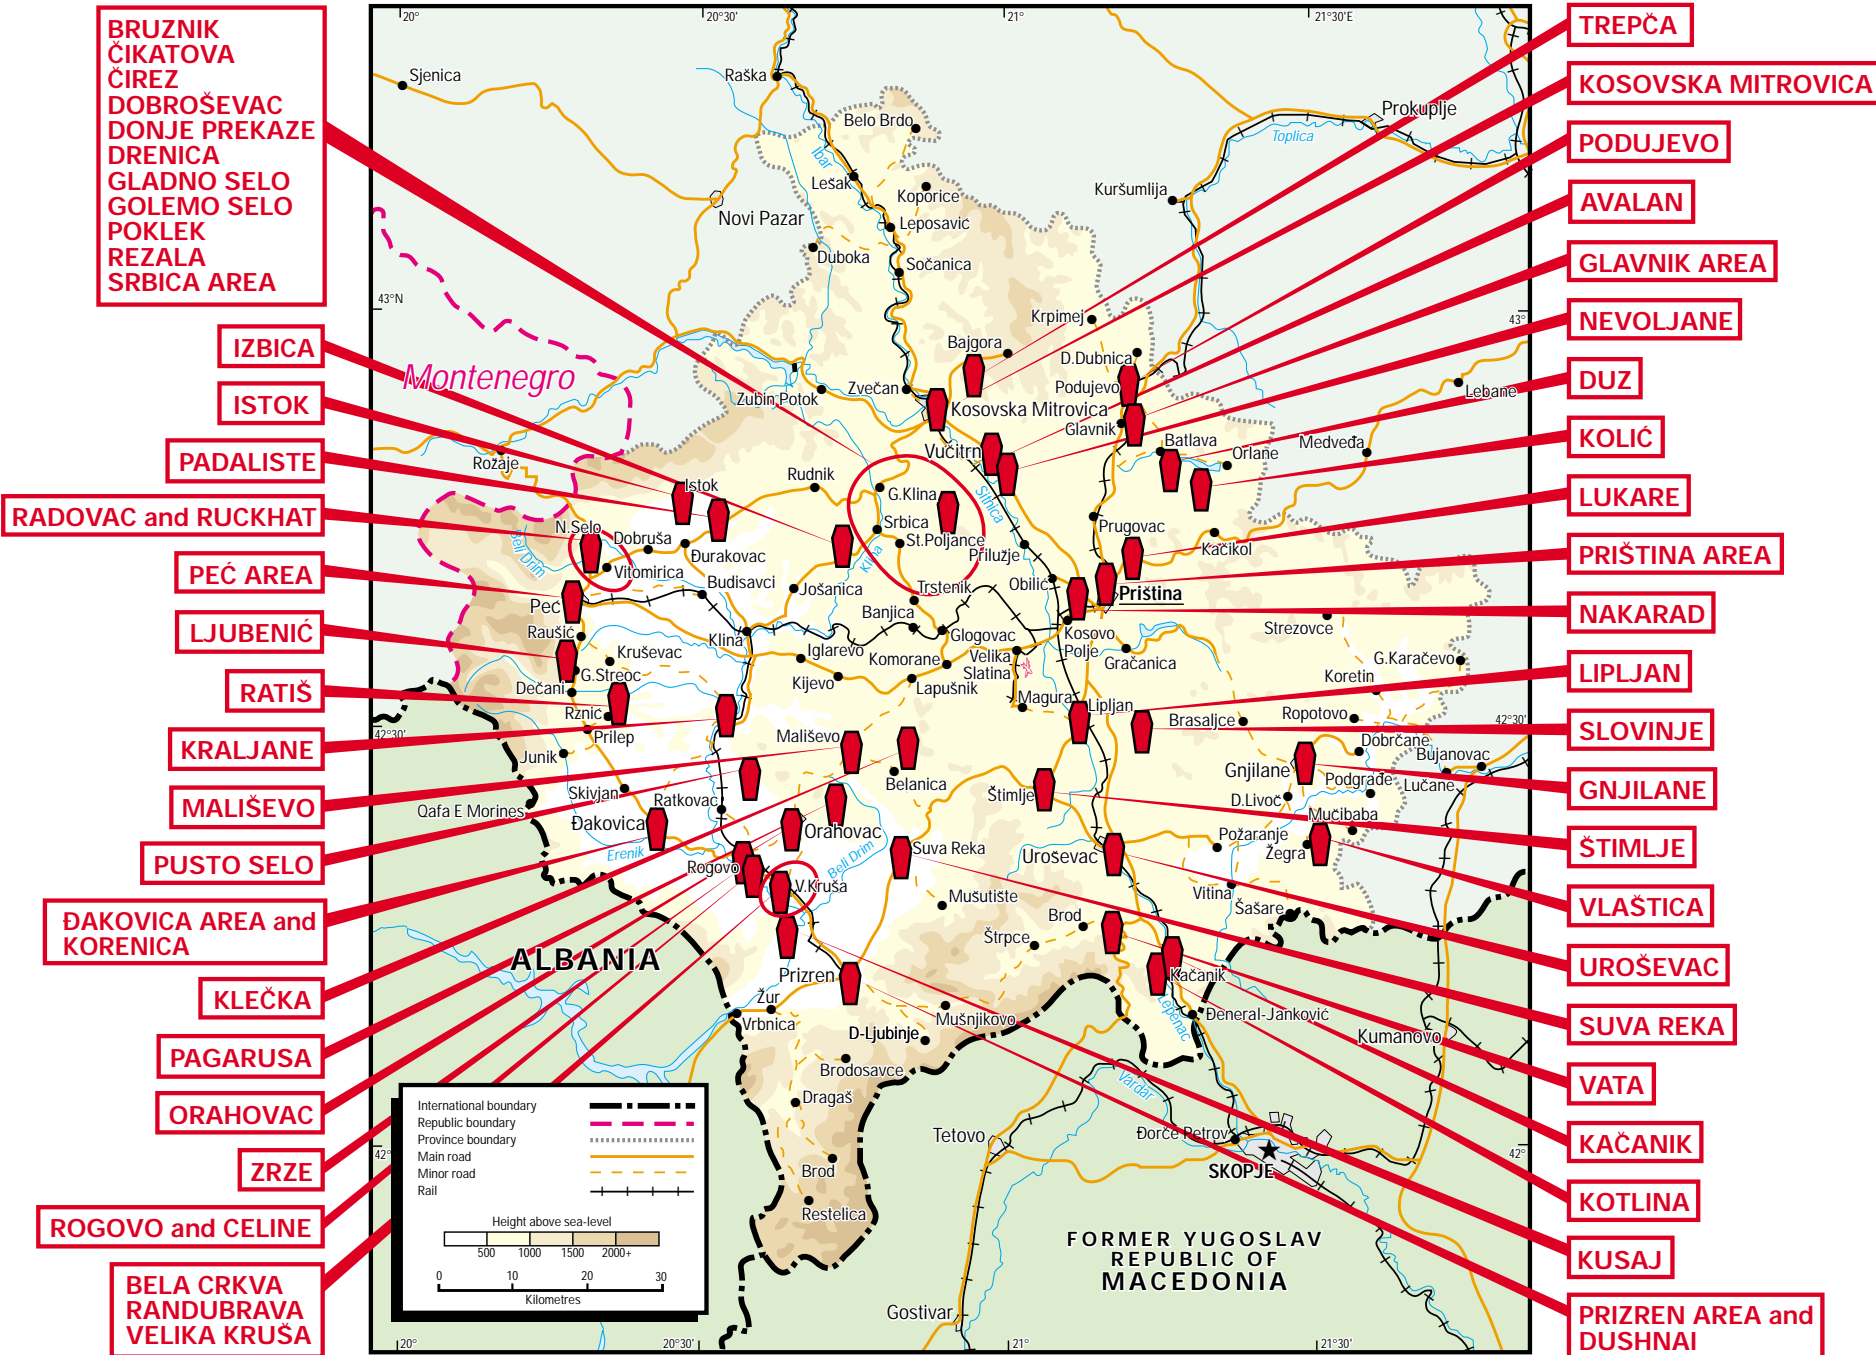

KOSOVO - LOCATIONS OF MASS GRAVES - REPORTED OR FOUND AS AT 20 JUNE 99

12381(CAD) - June 1999 571/00

Foreign and Commonwealth Office Library Map Series 162(00)